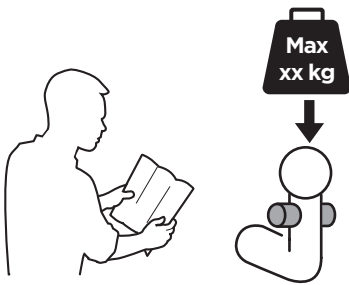

22-80 mm

D.1

Aluminium
or GGG40

Carbon Frame

Thule Carbon Frame Protector

984

i

| | | |
|--------|--|---|
| 40 kg |  21.6 kg | Max 18.4 kg |
| 50 kg | | Max 28.4 kg |
| 60 kg | | Max 38.4 kg |
| 70 kg | | Max 48.4 kg |
| 80 kg | | Max 58.4 kg |
| >90 kg | | Max 66 kg  |