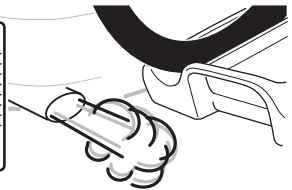

Not ok

Your Key-Number

22-80 mm

D.1

Aluminium
or GGG40

Carbon Frame

Thule Carbon Frame Protector

984