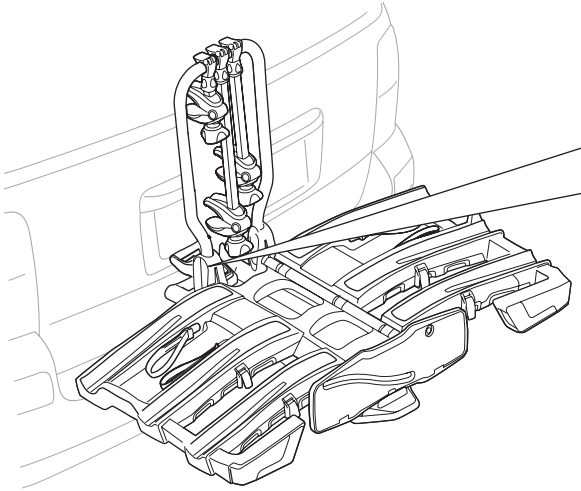

CITY CRASH

Complies with ISO norm

Thule EasyFold XT 3

9665

x1

FIX4BIKE Tow bar

Not ok

Your Key-Number

1

2

3

4

5

B

i

i