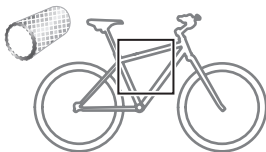

22-80 mm

D.1

Aluminium
or GGG40

Carbon Frame

Thule Carbon Frame Protector

984

i

| | | |
|--------|--|---|
| 40 kg |  21.6 kg | Max 18.4 kg |
| 50 kg | | Max 28.4 kg |
| 60 kg | | Max 38.4 kg |
| 70 kg | | Max 48.4 kg |
| 80 kg | | Max 58.4 kg |
| >90 kg | | Max 66 kg  |