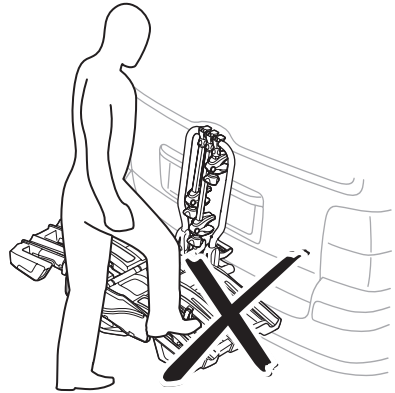

22-80 mm

D.1

Aluminium
or GGG40

Carbon Frame

Thule Carbon Frame Protector

984

i

| | | |
|--------|--|---|
| 40 kg |  21.6 kg | Max 18.4 kg |
| 50 kg | | Max 28.4 kg |
| 60 kg | | Max 38.4 kg |
| 70 kg | | Max 48.4 kg |
| 80 kg | | Max 58.4 kg |
| >90 kg | | Max 66 kg  |