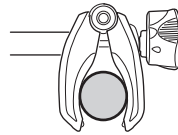

CITY CRASH

Complies with ISO norm

Thule EasyFold XT 3

9665

x1

FIX4BIKE Tow bar

Not ok

Your Key-Number

22-80 mm

D.1

Aluminium
or GGG40

Carbon Frame

Thule Carbon Frame Protector

984

i

| | | |
|--------|--|---|
| 40 kg |  21.6 kg | Max 18.4 kg |
| 50 kg | | Max 28.4 kg |
| 60 kg | | Max 38.4 kg |
| 70 kg | | Max 48.4 kg |
| 80 kg | | Max 58.4 kg |
| >90 kg | | Max 66 kg  |