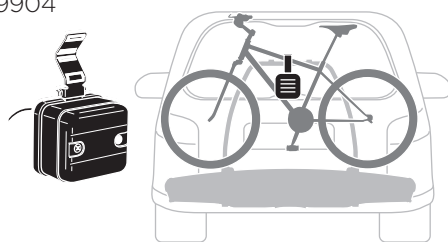

D

Thule EasyFold XT Loading Ramp

9334

Thule Bike Frame Adapter

982

Thule 3rd Brake Light 13pin

9904

Thule Road Bike Adapter