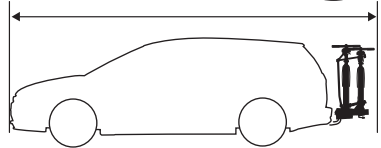

Not ok

Your Key-Number

22-80 mm

D.1

Aluminium
or GGG40

Carbon Frame

Thule Carbon Frame Protector

984