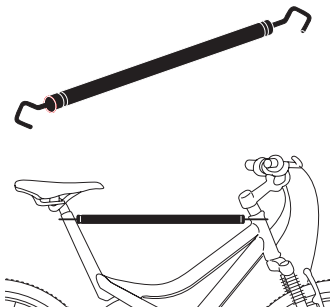

Thule Bike Frame Adapter

982