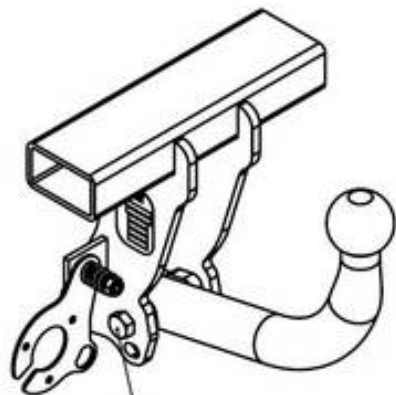

DETAIL
 SEAT LEON

plastový kryt
 plastic cover

DETAIL
 VW GOLF

M12x90 - 2ks

M10x35

M12x70 - 2ks