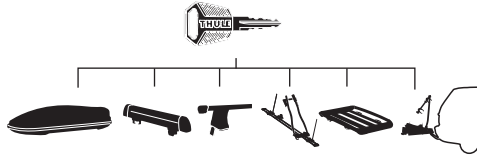

EN Accessories
DE Zubehör
FR Accessoires
NL Accessoires
IT Accessori
ES Accesorios
PT Acessórios
SV Tillbehör

DK Tilbehør
NE Tilbehør
FI Lisävarusteet
ET Lisavarustus
LV Piederumi
LT Priedai
PL Akcesoria
RU Аксессуары

UK Аксессуары
BG Принадлежности
CS Doplòky
SK Príslušenstvo
SL Dodatki
HR/BIH Dodaci
RO Accesorii
HU Tartozékok

EL Εξαρτήματα
TR Aksesuarlar
AR الملحقات
HE אביזרים
ZH 附件
JA アクセサリー
KO 액세서리
TH อุปกรณ์เสริม

Thule One-Key System