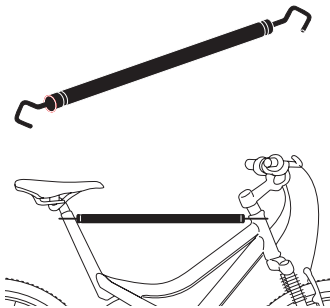

Thule One-Key System

450400  (x4)
450600  (x6)
450800  (x8)
451200  (x12)
451600  (x16)

Thule Cable Lock

538

Thule Number Plate

9762

Thule Bike Frame Adapter

982