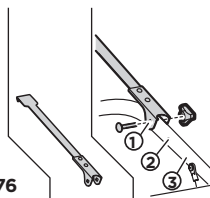

DODGE Grand Caravan, 5-dr MPV, 96-00	Does not cover the rear lights	9111	2
DODGE Grand Caravan, 5-dr MPV, 01-07	Does not cover the rear lights	9111	1
FIAT 500, 3-dr Hatchback, 07-	Does not cover the rear lights	-	3
FIAT Croma, 5-dr Estate, 05-07	Does not cover the rear lights	-	1
FIAT Idea, 5-dr MPV, 03-12	Lightboard 976 recommended	-	2
FIAT Panda, 5-dr Hatchback, 03-11	Lightboard 976 recommended	9110	3
FIAT Panda 4x4, 5-dr Hatchback, 04-11	Lightboard 976 recommended	9110	3
FIAT Stilo, 3/5-dr Hatchback, 02-07	Lightboard 976 recommended	-	2
FIAT Ulysse, 5-dr MPV, 94-02	Does not cover the rear lights	9111	2
FORD B-Max, 5-dr MPV, 12-	Does not cover the rear lights	-	2
FORD C-Max (Mk II), 5-dr MPV, 10-	Lightboard 976 recommended	-	2
FORD Escort, 5-dr Estate, 91-99	Does not cover the rear lights	-	3
FORD Explorer, 5-dr SUV, 91-93	Does not cover the rear lights	-	2
FORD Fiesta, 3/5-dr Hatchback, 90-01	Does not cover the rear lights	-	2
FORD Focus, 5-dr Estate, 98-04	Does not cover the rear lights	-	3
FORD Focus II, 5-dr Estate, 05-11	Lightboard 976 recommended	-	3
FORD Fusion, 5-dr Hatchback, 06-12	Lightboard 976 recommended	-	3
FORD Galaxy, 5-dr MPV, 95-05	Does not cover the rear lights	9111	3
FORD Grand C-Max, 5-dr MPV, 10-	Lightboard 976 recommended	9111	2
FORD Ka+, 5-dr Hatchback, 16-	Does not cover the rear lights	-	3
FORD Maverick, 5-dr SUV, 01-07	Does not cover the rear lights	-	3
FORD Mondeo, 5-dr Estate, 93-03	Does not cover the rear lights	-	3
FORD Windstar, 5-dr MPV, 95-97	Does not cover the rear lights	9111	1
HONDA Jazz, 5-dr Hatchback, 14-	Lightboard 976 recommended	-	2
HOLDEN Zafira Tourer, 5-dr MPV, 12-	Does not cover the rear lights	-	2
HYUNDAI Atos, 3/5-dr Hatchback, 98-03	Lightboard 976 recommended	-	3
HYUNDAI Atos Prime, 3/5-dr Hatchback, 04-07	Does not cover the rear lights	-	3
HYUNDAI Matrix, 5-dr MPV, 01-10	Does not cover the rear lights	-	1
HYUNDAI Santa Fé, 5-dr SUV, 06-09	Does not cover the rear lights	-	2