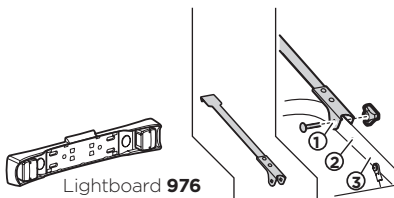

MITSUBISHI Galant, 5-dr Estate, 97-05	Does not cover the rear lights	-	3
MITSUBISHI Space Star, 5-dr MPV, 98-05	Lightboard 976 recommended	-	2
MITSUBISHI Space Wagon, 3-dr MPV, 99-03	Does not cover the rear lights	-	1
NISSAN Almera Tino, 5-dr MPV, 99-06	Lightboard 976 recommended	-	3
NISSAN Micra (K13), 3/5-dr Hatchback, 10-14	Does not cover the rear lights	-	3
NISSAN Pathfinder (R51), 5-dr SUV, 05-12	Does not cover the rear lights	-	3
NISSAN Primera (W11), 5-dr Estate, 97-01	Does not cover the rear lights	-	3
NISSAN Primera (W12), 5-dr Estate, 02-07	Does not cover the rear lights	-	1
NISSAN X-Trail, 5-dr SUV, 01-06	Lightboard 976 recommended	-	2
OPEL Agila, 5-dr MPV, 00-07	Does not cover the rear lights	-	3
OPEL Astra, 3/5-dr Hatchback, 92-97	Does not cover the rear lights	-	3
OPEL Astra, 5-dr Estate, 92-97	Does not cover the rear lights	-	3
OPEL Astra, 5-dr Estate, 04-09	Does not cover the rear lights	-	3
OPEL Meriva, 5-dr MPV, 03-06	Lightboard 976 recommended	-	2
OPEL Meriva, 5-dr MPV, 10-17	Does not cover the rear lights	-	3
OPEL Omega, 5-dr Estate, 94-03	Does not cover the rear lights	-	3
OPEL Vectra, 5-dr Estate, 96-02	Lightboard 976 recommended	-	3
OPEL Vectra, 5-dr Estate, 03-08	Does not cover the rear lights	9115	3
OPEL Zafira, 5-dr MPV, 98-04	Lightboard 976 recommended	-	2
OPEL Zafira, 5-dr MPV, 05-11	Lightboard 976 recommended	-	1
OPEL Zafira Family, 5-dr MPV, 11-14	Lightboard 976 recommended	-	1
OPEL Zafira Tourer, 5-dr MPV, 12-	Does not cover the rear lights	-	2
PEUGEOT 207 SW, 5-dr Estate, 07-13	Does not cover the rear lights	9115	2
PEUGEOT 307 SW, 5-dr Estate, 02-08	Does not cover the rear lights	-	3
PEUGEOT 308 SW, 5-dr Estate, 08-13	Does not cover the rear lights	9111	3
PEUGEOT 806, 5-dr MPV, 94-02	Does not cover the rear lights	9111	2
PEUGEOT 5008, 5-dr MPV, 09-17	Lightboard 976 recommended	-	3
RENAULT Grand Scénic II, 5-dr MPV, 04-08	Lightboard 976 recommended	9115	2
RENAULT Grand Scénic III, 5-dr MPV, 09-16	Lightboard 976 recommended	-	2