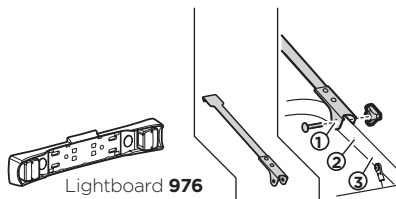

HYUNDAI Terracan, 5-dr SUV, 01-03	Does not cover the rear lights	-	2
HYUNDAI Tucson, 5-dr SUV, 04-09	Does not cover the rear lights	-	3
JEEP Cherokee, 5-dr SUV, 98-01	Does not cover the rear lights	-	3
JEEP Commander, 5-dr SUV, 06-10	Does not cover the rear lights	-	3
JEEP Grand Cherokee, 5-dr SUV, 99-04	Does not cover the rear lights	-	3
JEEP Grand Cherokee, 5-dr SUV, 05-10	Does not cover the rear lights	-	2
KIA Carens, 5-dr MPV, 02-06	Does not cover the rear lights	-	3
KIA Carens, 5-dr MPV, 07-12	Does not cover the rear lights	9115	3
KIA Carnival I, 5-dr MPV, 98-05	Does not cover the rear lights	9111	1
KIA Carnival II, 5-dr MPV, 06-14	Does not cover the rear lights	9111	2
KIA Sorento, 5-dr SUV, 02-08	Does not cover the rear lights	-	2
KIA Sportage (Mk I), 5-dr SUV, 94-03	Does not cover the rear lights	-	3
KIA Sportage (Mk II), 5-dr SUV, 04-10	Does not cover the rear lights	9115	1
KIA Sportage (Mk III), 5-dr SUV, 10-16	Does not cover the rear lights	-	2
KIA Venga, 5-dr Hatchback, 10-	Does not cover the rear lights	-	3
LANCIA Zeta, 5-dr MPV, 94-02	Does not cover the rear lights	9111	2
LEXUS RX 300, 5-dr SUV, 98-03	Does not cover the rear lights	-	2
MAZDA 2, 5-dr Hatchback, 02-07	Does not cover the rear lights	-	2
MAZDA 5, 5-dr MPV, 11-	Does not cover the rear lights	-	2
MAZDA 6 (Mk I), 5-dr Estate, 02-07	Does not cover the rear lights	-	3
MAZDA Demio, 5-dr MPV, 96-02	Does not cover the rear lights	-	3
MAZDA MPV, 5-dr MPV, 99-06	Does not cover the rear lights	9111	1
MAZDA Premacy, 5-dr MPV, 99-04	Lightboard 976 recommended	-	1
MAZDA Tribute, 5-dr SUV, 00-06	Does not cover the rear lights	-	3
MERCEDES A-Class (W169), 3/5-dr Hatchback, 04-12	Does not cover the rear lights	-	3
MERCEDES B-Class (W245), 5-dr Hatchback, 05-11	Does not cover the rear lights	-	3
MERCEDES M-Class (W164), 5-dr SUV, 05-11	Does not cover the rear lights	-	2
MERCEDES R-Class (W251), 5-dr Estate, 06-13	Does not cover the rear lights	-	3
MITSUBISHI Colt, 5-dr Hatchback, 04-12	Lightboard 976 recommended	-	3