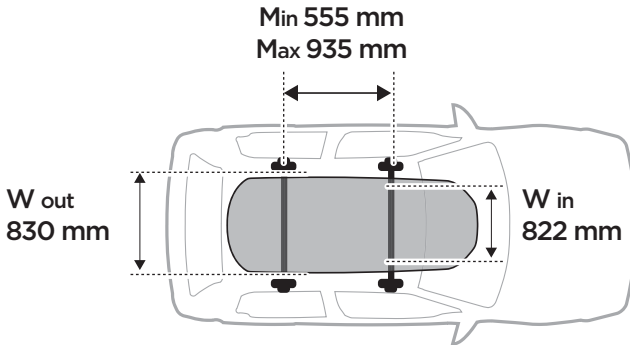

Thule T-track Adapter

696600

697600