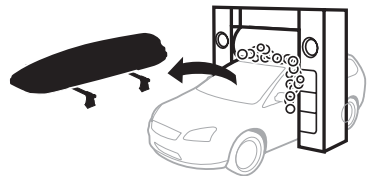

CITY CRASH
 Complies with ISO norm

x1

x1

x1

x1

x3

x2

Thule WingBar Evo

Thule WingBar

Thule AeroBar

Thule SlideBar

Thule SquareBar

i

i

Thule T-track Adapter

696600