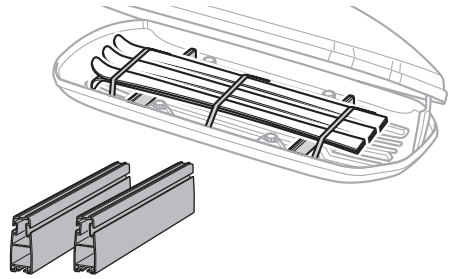

Thule Box Ski Carrier Adapter

694500 → Pacific 500

694600 → Pacific 600

694700 → Pacific 700

694800 → Pacific 200, 780