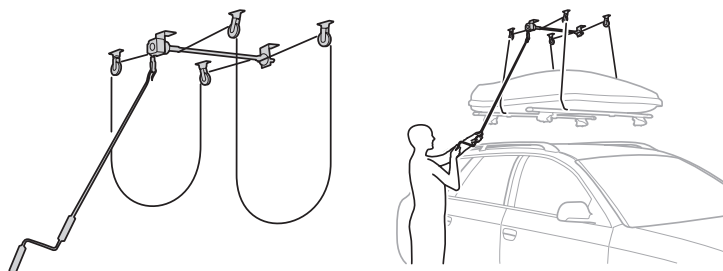

Thule T-track Adapter

696400 → 24x30 mm

697400 → 20x27 mm

Thule MultiLift

572004

Thule Box Light

695100

Thule Box Ski Carrier Adapter