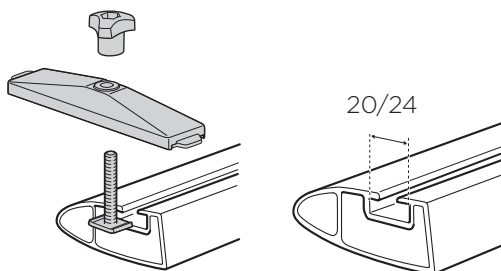

Thule T-track Adapter

696400 → 24x30 mm

697400 → 20x27 mm

Thule MultiLift

572004

Thule Box Light

695100

Thule Box Ski Carrier Adapter